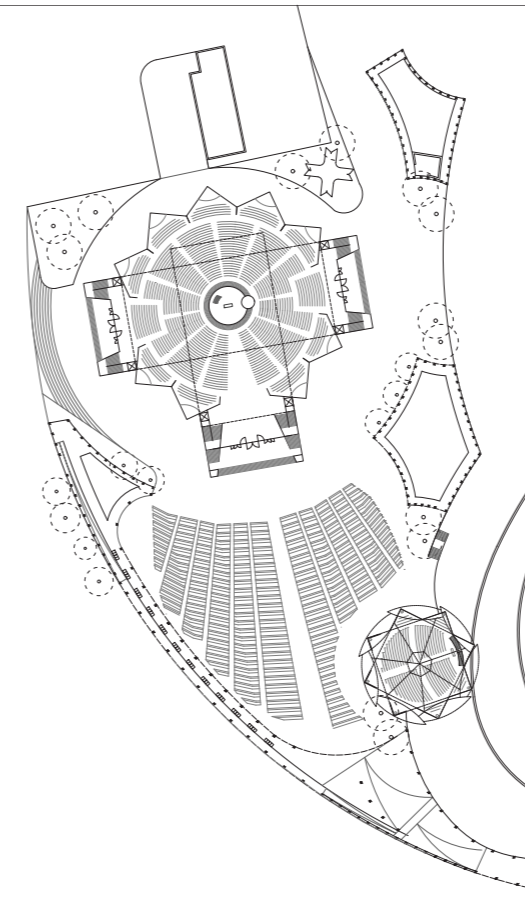

# Kibeho Sanctuary Ruanda

Location: Kibeho, Ruanda  
Typology: Sanctuary (100k pax)  
Design: Phiba Arch  
Status : Schematic Design

## Kibeho Sanctuary Ruanda RELIGIOUS

**Bio  
Lake  
Center**

Location: Wuhan, China  
 Typology: Reception Center  
 Design: Zephyr Us architect  
 Status : Built

**Bio Lake Center**  
 Reception Center