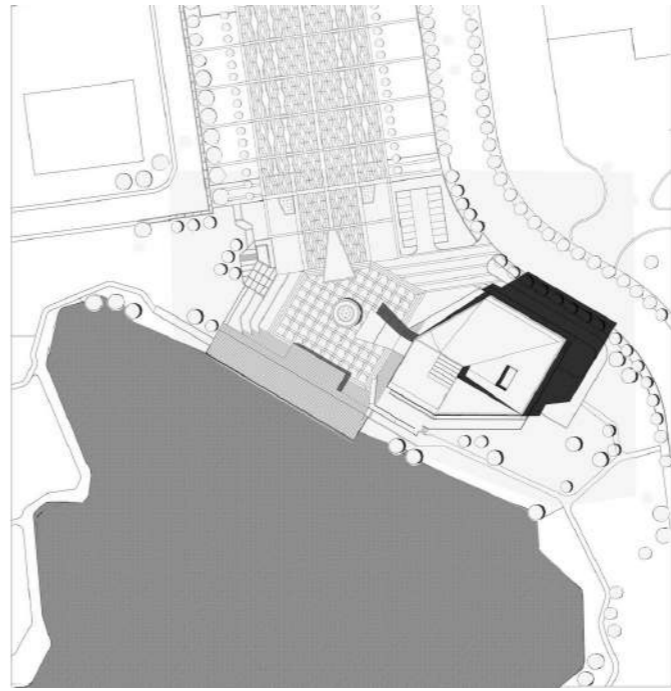

# Kibeho Sanctuary Ruanda

Location: Kibeho, Ruanda  
Typology: Sanctuary (100k pax)  
Design: Phiba Arch  
Status : Schematic Design

## Kibeho Sanctuary Ruanda RELIGIOUS

**Bio  
Lake  
Center**

Location: Wuhan, China  
 Typology: Reception Center  
 Design: Zephyr Us architect  
 Status : Built

**Bio Lake Center**  
 Reception Center