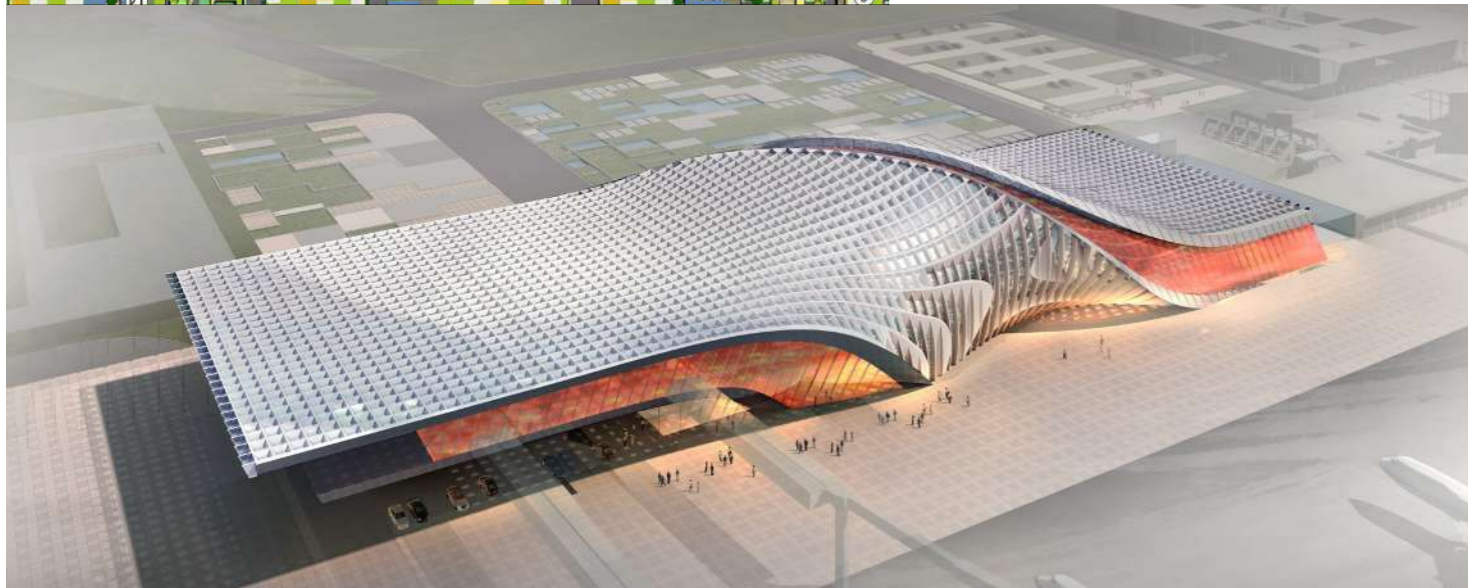

# Kibeho Sanctuary Ruanda

Location: Kibeho, Ruanda  
Typology: Sanctuary (100k pax)  
Design: Phiba Arch  
Status : Schematic Design

## Kibeho Sanctuary Ruanda RELIGIOUS

**Bio  
Lake  
Center**

Location: Wuhan, China  
 Typology: Reception Center  
 Design: Zephyr Us architect  
 Status : Built

**Bio Lake Center**  
 Reception Center

# Tongren Fenghuang Airport

Location: Tongren, China  
Typology: Airport terminal  
Design: VBNG  
Status: Built