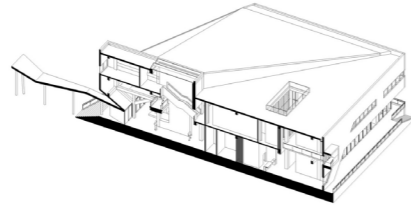

**Bio
Lake
Center**

Location: Wuhan, China
Typology: Reception Center
Design: Zephyr Us architect
Status : Built

Bio Lake Center
Reception Center