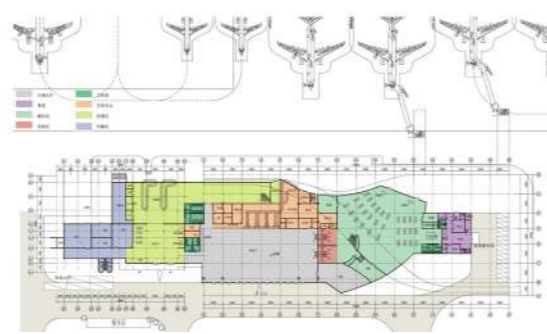

Tongren Fenghuang Airport

Location: Tongren, China
Typology: Airport terminal
Design: VBNG
Status: Built