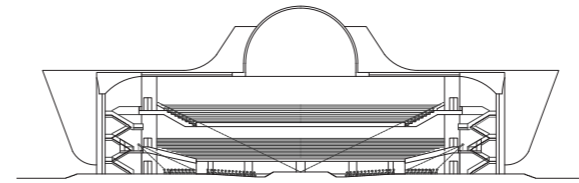

# Kibeho Sanctuary Ruanda

Location: Kibeho, Ruanda  
Typology: Sanctuary (100k pax)  
Design: Phiba Arch  
Status : Schematic Design