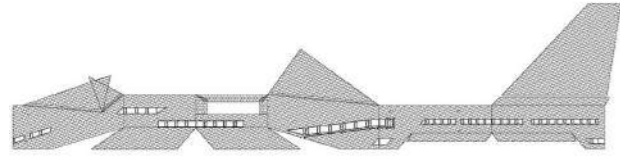

## Kibeho Sanctuary Ruanda RELIGIOUS

**Bio  
Lake  
Center**

Location: Wuhan, China  
 Typology: Reception Center  
 Design: Zephyr Us architect  
 Status : Built

**Bio Lake Center**  
 Reception Center