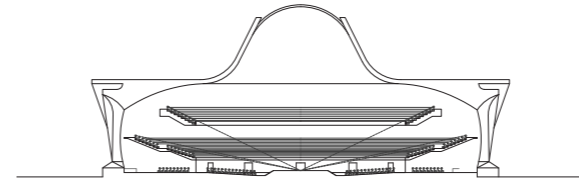

# Kibeho Sanctuary Ruanda

Location: Kibeho, Ruanda  
Typology: Sanctuary (100k pax)  
Design: Phiba Arch  
Status : Schematic Design