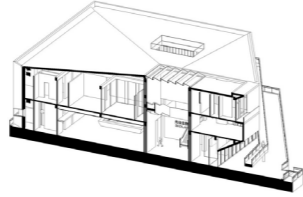

**Bio
Lake
Center**

Location: Wuhan, China
Typology: Reception Center
Design: Zephyr Us architect
Status : Built

Bio Lake Center
Reception Center