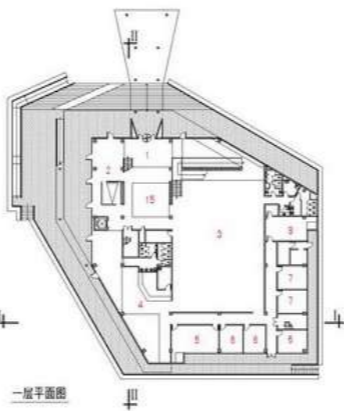

**Bio
Lake
Center**

Location: Wuhan, China
Typology: Reception Center
Design: Zephyr Us architect
Status : Built

Bio Lake Center
Reception Center