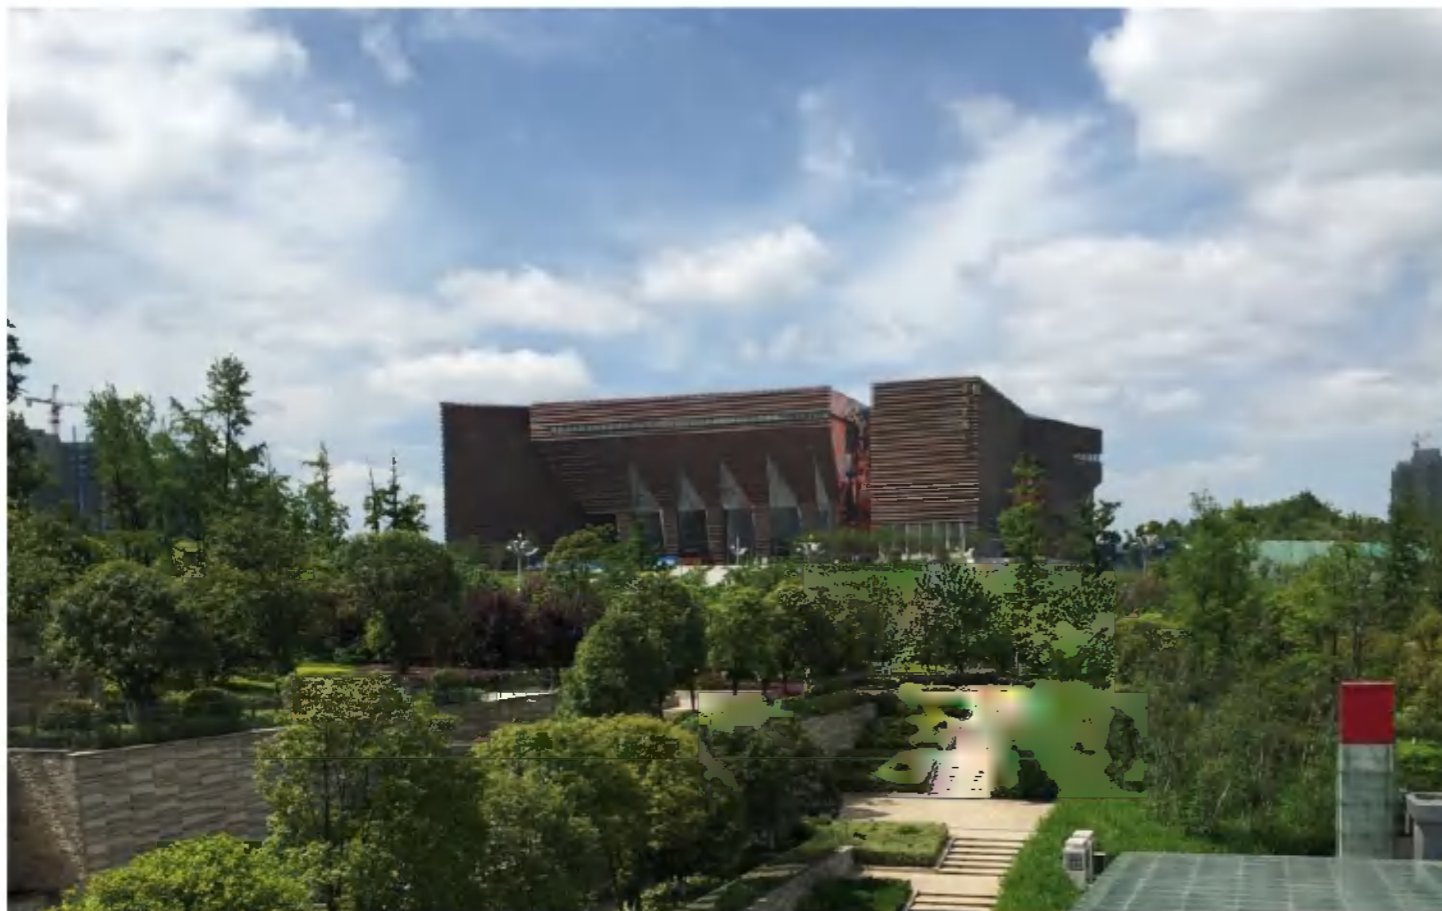

## Kibeho Sanctuary Ruanda RELIGIOUS

**Bio  
Lake  
Center**

Location: Wuhan, China  
 Typology: Reception Center  
 Design: Zephyr Us architect  
 Status : Built

**Bio Lake Center**  
 Reception Center

# Guizhou Province Museum

Location: Guiyang, China.  
Typology: Museum.  
Design: VBNG  
Status: Under Construction.

位置：贵阳，中国  
项目种类：文化  
设计师：VBNG  
项目状态：在建