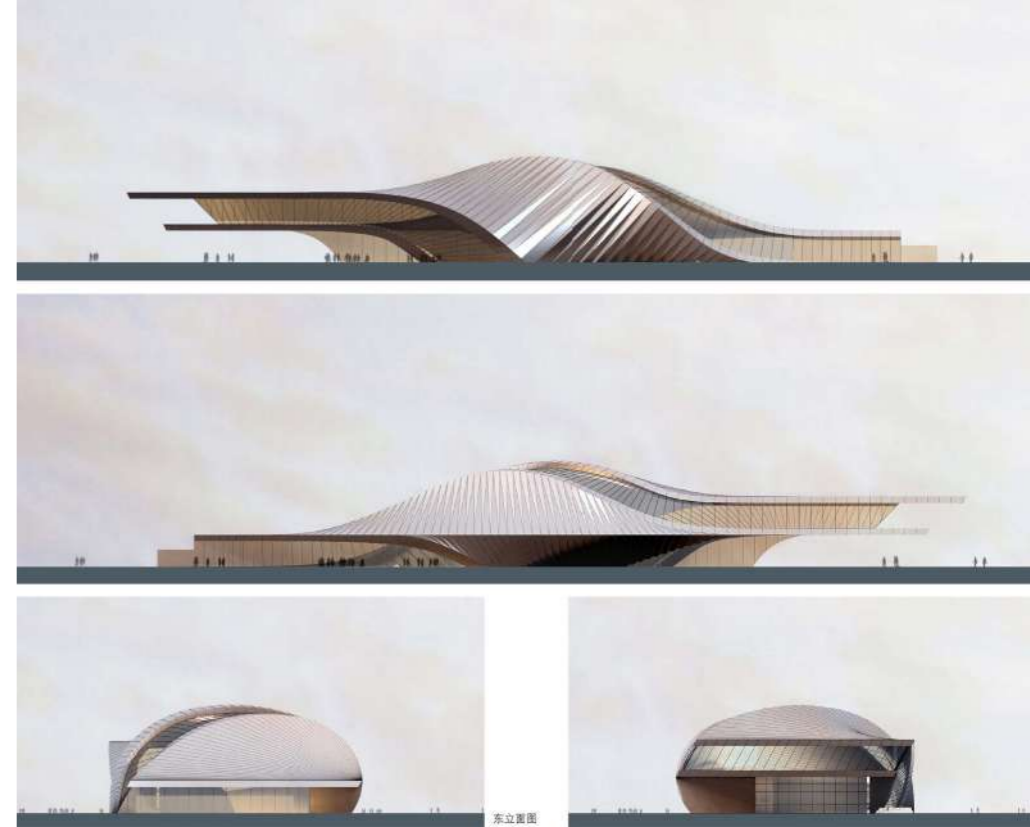

Tongren Fenghuang Airport

Location: Tongren, China
Typology: Airport terminal
Design: VBNG
Status: Built